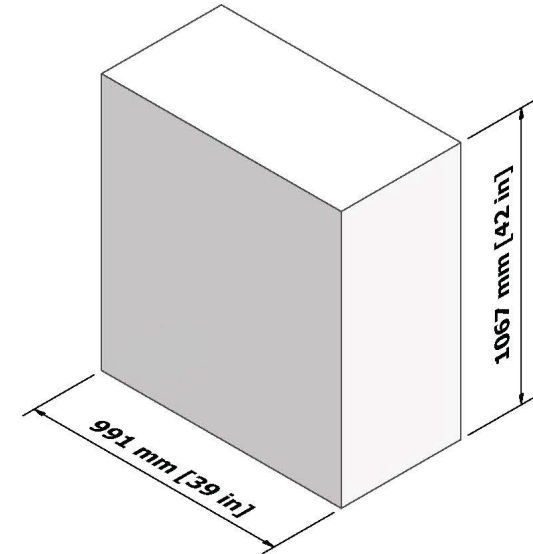

## PANEL LIST

| ITEM | QTY | ARTICLE                    | DESCRIPTION                          |
|------|-----|----------------------------|--------------------------------------|
| A    | 2   | Panel for 0496 2418 Frame  | 19-5/16" x 94-15/16" [0490 X 2412MM] |
| B    | 2   | Panel for 0992 1984 Frame  | 38-13/16" x 77-7/8" [0986 X 1978MM]  |
| C    | 6   | Panel for 0992 2418 Frame  | 38-13/16 x 94-15/16" [986 x 2412MM]  |
| D    | 2   | Panel Strip for 0992 Frame | 2-7/16" x 39-1/16"                   |
| E    | 2   | Panel Strip for 1984 Frame | 2-7/16" x 78-1/8"                    |
| F    | 2   | Panel Strip for 2418 Frame | 2-7/16" x 95-3/16"                   |
| G    | 12  | Shlef 12 x 39              |                                      |

**QTY:2**

| PARTS LIST |     |         |             |
|------------|-----|---------|-------------|
| ITEM       | QTY | ARTICLE | DESCRIPTION |
| 1          | 1   | ACC18   |             |

**QTY:2**

| PANEL LIST |     |   |               |
|------------|-----|---|---------------|
| ITEM       | QTY | ARTICLE                                     | DESCRIPTION   |
| A          | 2   | 3mm Panel For Asset Counter [ 495 x 1067mm] | 19-1/2" x 42" |
| B          | 1   | 3mm Panel For Asset Counter [ 997 x 1067mm] | 39-1/4" x 42" |