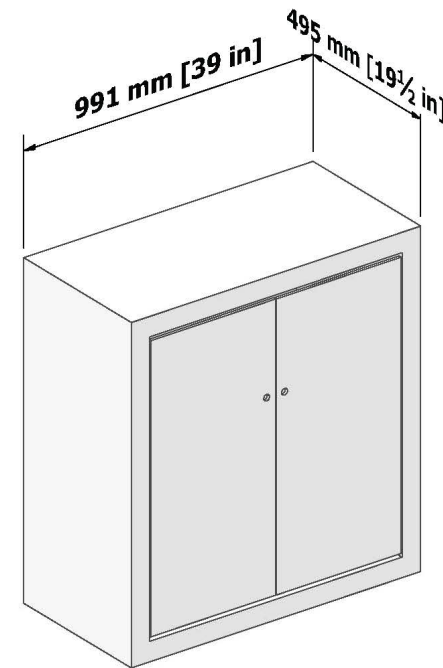

## PANEL LIST

| ITEM | QTY | ARTICLE                    | DESCRIPTION                          |
|------|-----|----------------------------|--------------------------------------|
| A    | 2   | Panel for 0496 2418 Frame  | 19-5/16" x 94-15/16" [0490 X 2412MM] |
| B    | 2   | Panel for 0992 1984 Frame  | 38-13/16" x 77-7/8" [0986 X 1978MM]  |
| C    | 6   | Panel for 0992 2418 Frame  | 38-13/16 x 94-15/16" [986 x 2412MM]  |
| D    | 2   | Panel Strip for 0992 Frame | 2-7/16" x 39-1/16"                   |
| E    | 2   | Panel Strip for 1984 Frame | 2-7/16" x 78-1/8"                    |
| F    | 2   | Panel Strip for 2418 Frame | 2-7/16" x 95-3/16"                   |
| G    | 12  | Shlef 12 x 39              |                                      |

**QTY:2**

| PARTS LIST |     |         |             |
|------------|-----|---------|-------------|
| ITEM       | QTY | ARTICLE | DESCRIPTION |
| 1          | 1   | ACC18   |             |

**QTY:2**

| PANEL LIST |     |   |               |
|------------|-----|---|---------------|
| ITEM       | QTY | ARTICLE                                     | DESCRIPTION   |
| A          | 2   | 3mm Panel For Asset Counter [ 495 x 1067mm] | 19-1/2" x 42" |
| B          | 1   | 3mm Panel For Asset Counter [ 997 x 1067mm] | 39-1/4" x 42" |