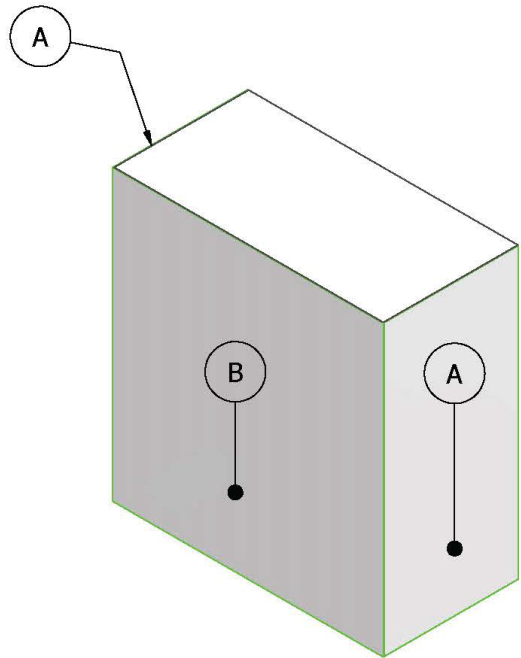

## PANEL LIST

| ITEM | QTY | ARTICLE                    | DESCRIPTION                          |
|------|-----|----------------------------|--------------------------------------|
| A    | 2   | Panel for 0496 2418 Frame  | 19-5/16" x 94-15/16" [0490 X 2412MM] |
| B    | 2   | Panel for 0992 1984 Frame  | 38-13/16" x 77-7/8" [0986 X 1978MM]  |
| C    | 6   | Panel for 0992 2418 Frame  | 38-13/16 x 94-15/16" [986 x 2412MM]  |
| D    | 2   | Panel Strip for 0992 Frame | 2-7/16" x 39-1/16"                   |
| E    | 2   | Panel Strip for 1984 Frame | 2-7/16" x 78-1/8"                    |
| F    | 2   | Panel Strip for 2418 Frame | 2-7/16" x 95-3/16"                   |
| G    | 12  | Shlef 12 x 39              |                                      |

**QTY:2**

| PARTS LIST |     |         |             |
|------------|-----|---------|-------------|
| ITEM       | QTY | ARTICLE | DESCRIPTION |
| 1          | 1   | ACC18   |             |

**QTY:2**

| PANEL LIST |     |   |               |
|------------|-----|---|---------------|
| ITEM       | QTY | ARTICLE                                     | DESCRIPTION   |
| A          | 2   | 3mm Panel For Asset Counter [ 495 x 1067mm] | 19-1/2" x 42" |
| B          | 1   | 3mm Panel For Asset Counter [ 997 x 1067mm] | 39-1/4" x 42" |